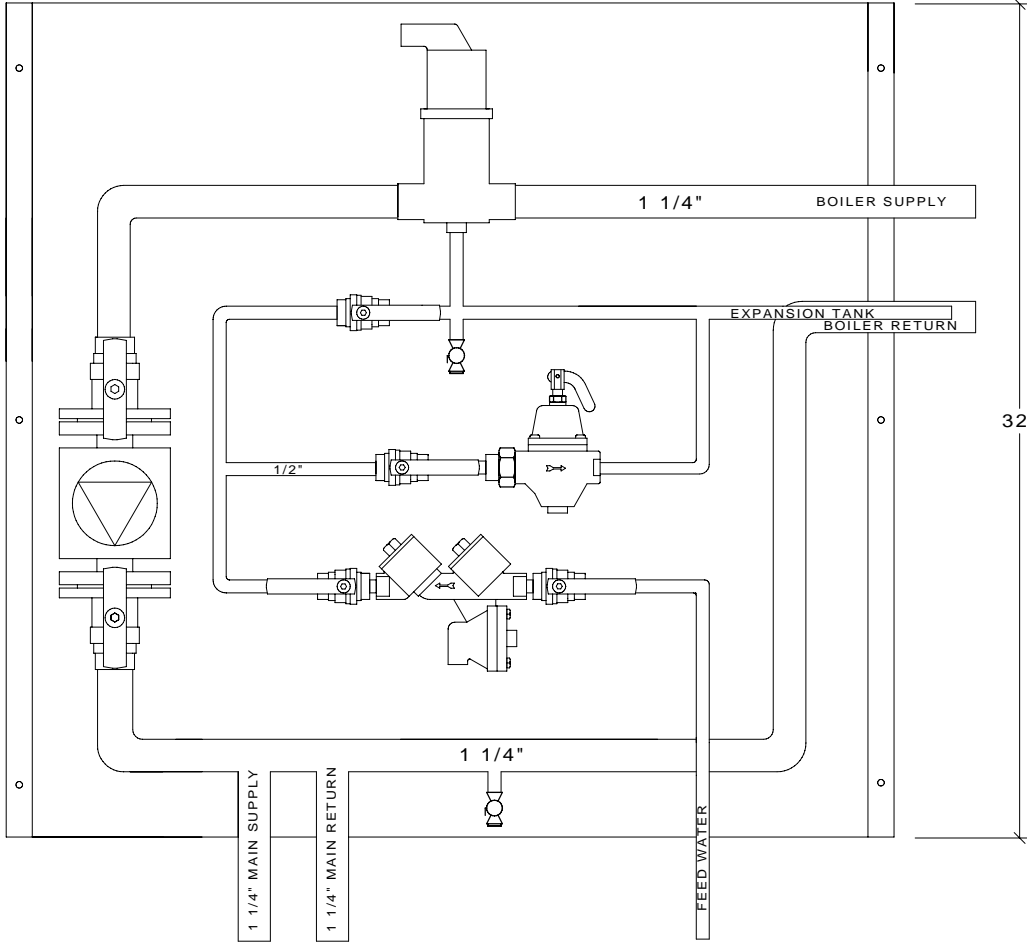

8 5/8"

SIDE VIEW

34"

32"

Legend

 CIRCULATOR WITH SPRING CHECK VALVE

 FEED WATER REGULATOR

 BACK FLOW PREVENTOR

 ISOLATION VALVE

 AIR VENT

 PURGE VALVE

DO NOT SCALE DRAWING, DIMENSIONS ARE IN INCHES

Drawn by:
BR

Type:
Primary Loop Station

Part Number:
HP800103

Model Number:
PLS-1RS